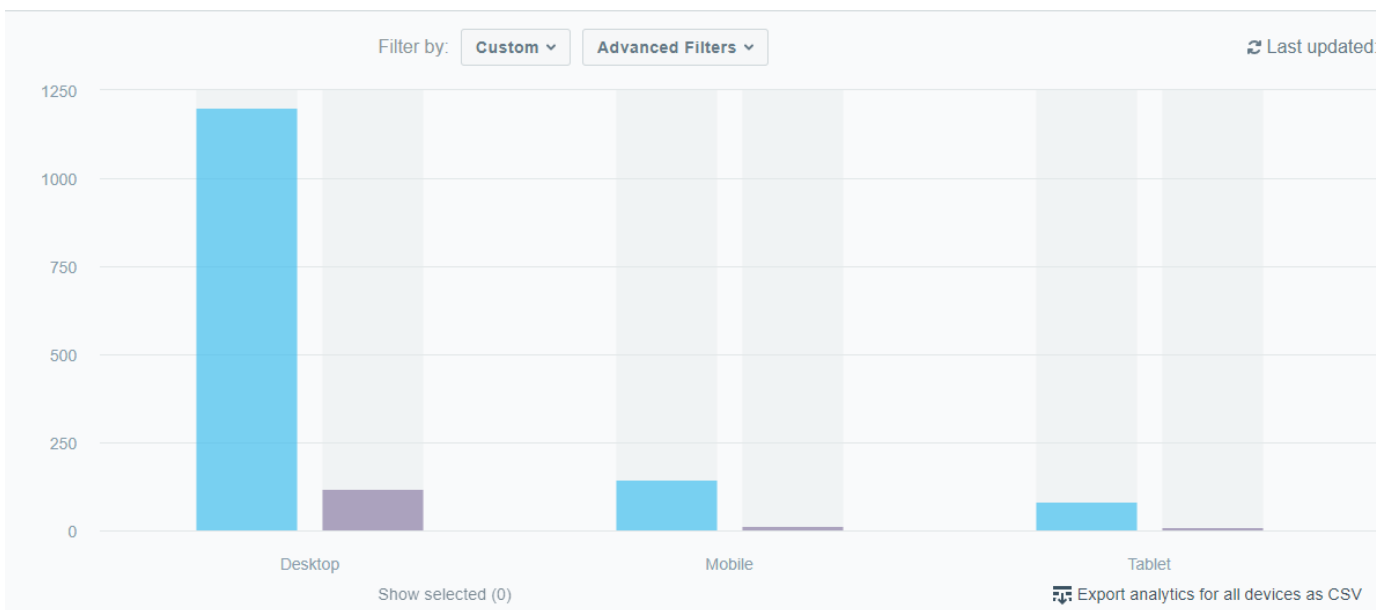

Device Report

Device	Views	Unique Viewers
Device		
Desktop	1,202	120
Chrome	810	89
Safari	315	19
Firefox	75	11
unknown	2	1
IE	0	0
Mobile	145	13
iOS	86	4
Linux	55	7
Android	4	2
unknown	0	0
Tablet	82	5
iOS	71	4
Android	11	1
Unknown	0	0
Totals:	1,429	138