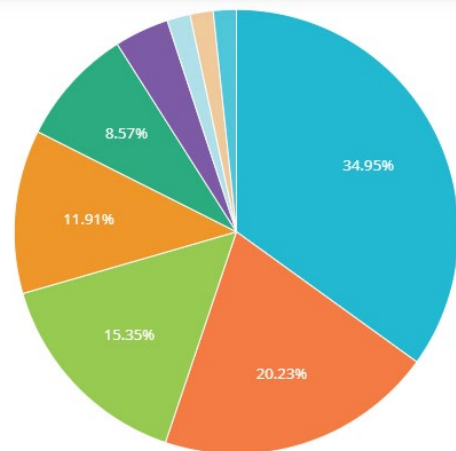

Browsers - 24750 Hits

Browsers	Hits	Percentage
Chrome 85	8650	34.95%
Chrome 85	5006	20.23%
Other	3798	15.35%
Safari 13	2947	11.91%
Safari	2121	8.57%
Firefox 80	981	3.96%
Chrome 85	418	1.69%
Chrome 84	416	1.68%
Safari 12	413	1.67%