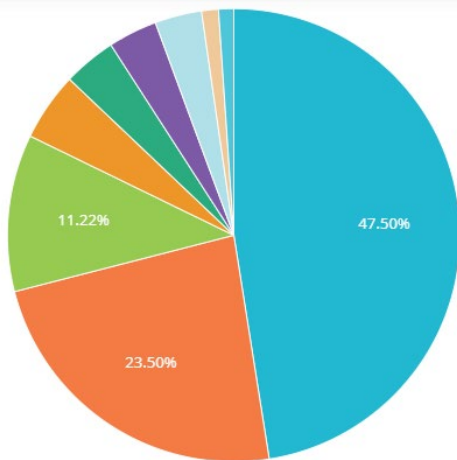

Operating Systems - 26347 Hits

Operating System	Hits	Percentage
Windows 10	12514	47.50%
Macosx	6191	23.50%
iOS iPhone	2955	11.22%
iOs iPad	1284	4.87%
Android	997	3.78%
Other	923	3.50%
Windows 7	882	3.35%
Mac OS X 12	317	1.20%
Mac OS X 10	284	1.08%